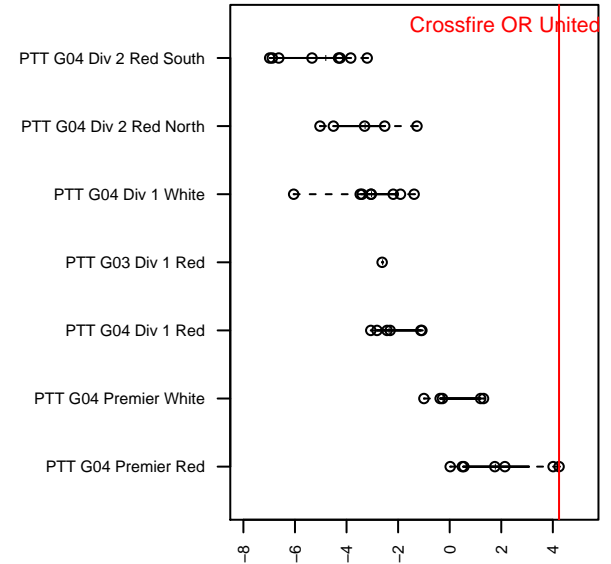

Crossfire OR United ECNL G04

Crossfire Oregon
 , OR
 G04 total strength=1778
 attack=39.02 defense=22.52
 fall league = PTT G04 Premier Red

alt names used:
 CROSSFIRE UNITED ECNL 2004 (OR)
 Crossfire United 04G THUSC

Venues played:
 2017 Nike Crossfire Challenge Super Group U'
 2017 PTT G04 Premier Red

Crossfire OR United ECNL G04
 Dots are actual minus expected GF (blue circles) and GA (red triangles).
 Blue line is smoothed change in attack strength. Red is smoothed change in defense strength.

**attack and defense variance (black dot)
relative to other teams
and top 10 in region**

**attack and defense rating
relative to others at age
and all opponents in last 13 months**

Performance relative to 13 month average