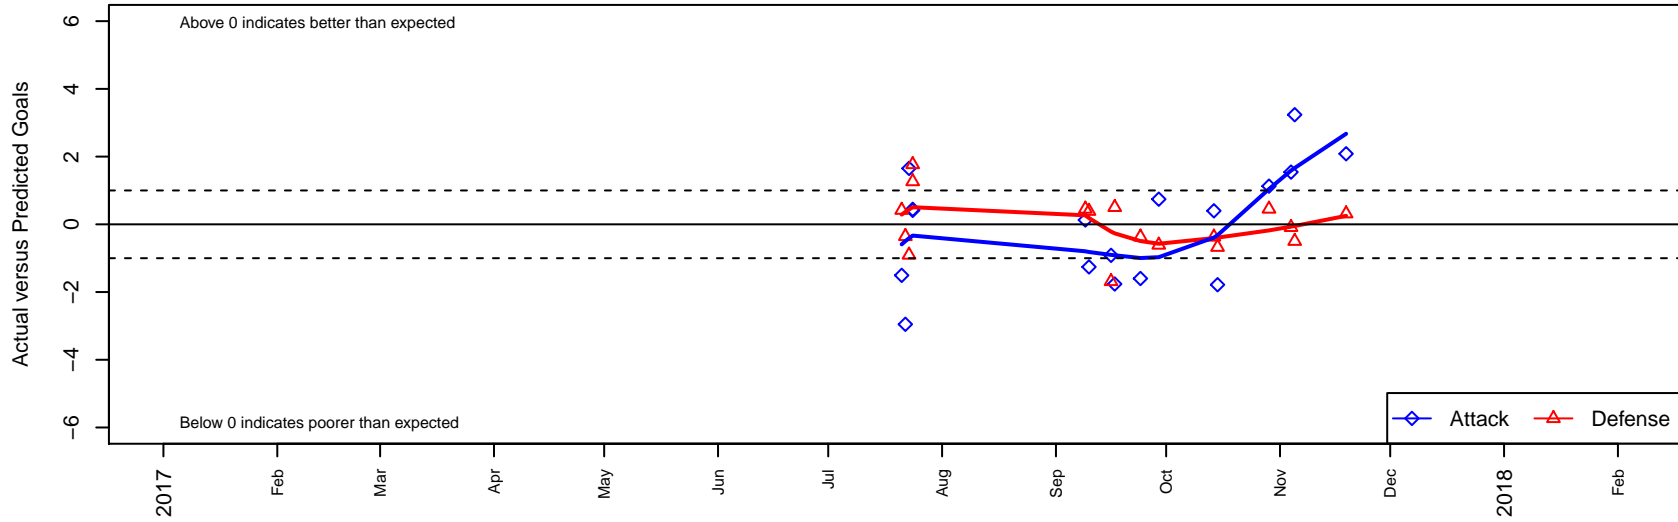

Crossfire OR United ECNL G04

Crossfire Oregon
 , OR
 G04 total strength=1778
 attack=39.02 defense=22.52
 fall league = PTT G04 Premier Red

alt names used:
 CROSSFIRE UNITED ECNL 2004 (OR)
 Crossfire United 04G THUSC

Venues played:
 2017 Nike Crossfire Challenge Super Group U'
 2017 PTT G04 Premier Red

Crossfire OR United ECNL G04
 Dots are actual minus expected GF (blue circles) and GA (red triangles).
 Blue line is smoothed change in attack strength. Red is smoothed change in defense strength.

**attack and defense variance (black dot)
relative to other teams
and top 10 in region**

**attack and defense rating
relative to others at age
and all opponents in last 13 months**

Performance relative to 13 month average