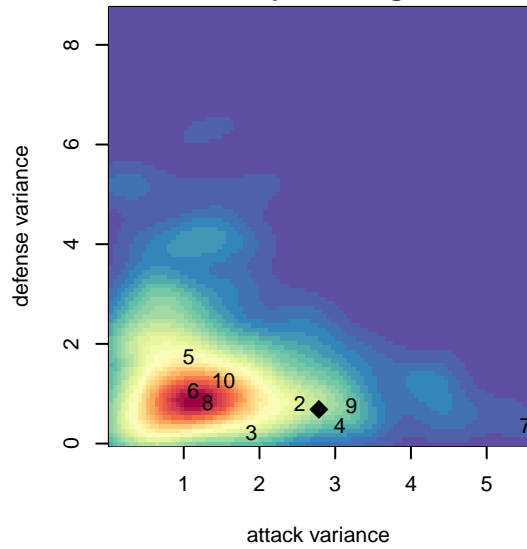

Crossfire OR United ECNL G04

Crossfire Oregon
 , OR
 G04 total strength=1778
 attack=39.02 defense=22.52
 fall league = PTT G04 Premier Red

alt names used:
 CROSSFIRE UNITED ECNL 2004 (OR)
 Crossfire United 04G THUSC

Venues played:
 2017 Nike Crossfire Challenge Super Group U'
 2017 PTT G04 Premier Red

Crossfire OR United ECNL G04
 Dots are actual minus expected GF (blue circles) and GA (red triangles).
 Blue line is smoothed change in attack strength. Red is smoothed change in defense strength.

**attack and defense variance (black dot)
relative to other teams
and top 10 in region**

**attack and defense rating
relative to others at age
and all opponents in last 13 months**

Performance relative to 13 month average